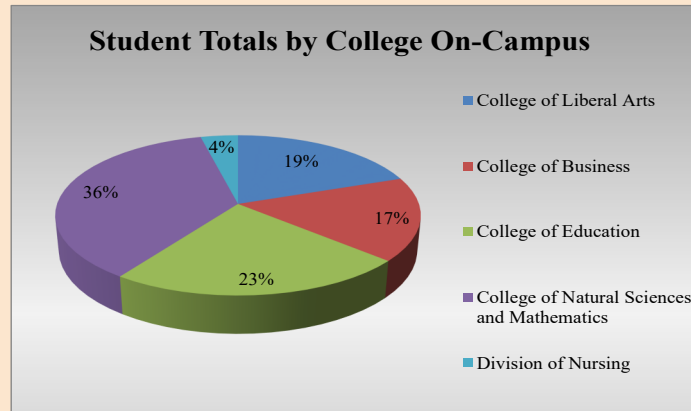

# Fall 2020 Student Totals by College On-Campus

College of Liberal Arts						
Race by Class	Freshmen	Sophomore	Junior	Senior	Graduate	Total
Non-resident Alien	0	0	0	0	0	0
Hispanic/ Latino	7	1	1	0	1	10
American Indian/ Alaska Native	2	0	0	1	0	3
Asian	2	1	0	0	0	3
Black/ African American	25	19	18	27	1	90
Native Hawaiian/ Pacific Islander	0	0	0	0	0	0
White, Non-Hispanic	28	30	25	26	4	113
Other, Multi-racial	3	5	0	1	0	9
Race/ Ethnicity Unknown	26	2	1	0	1	30
<b>Total</b>	<b>93</b>	<b>58</b>	<b>45</b>	<b>55</b>	<b>7</b>	<b>258</b>