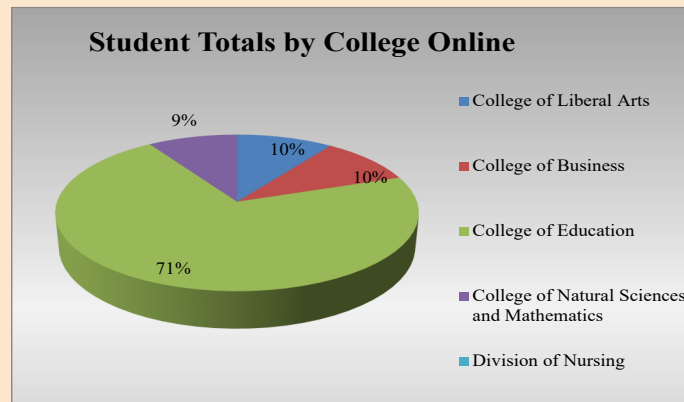

Fall 2020 Student Totals by College Online

College of Liberal Arts						
Race by Class	Freshmen	Sophomore	Junior	Senior	Graduate	Total
Non-resident Alien	0	0	0	0	0	0
Hispanic/ Latino	1	2	1	1	6	11
American Indian/ Alaska Native	0	1	0	0	2	3
Asian	0	1	1	0	0	2
Black/ African American	20	38	15	16	57	146
Native Hawaiian/ Pacific Islander	0	0	0	0	0	0
White, Non-Hispanic	14	25	27	26	113	205
Other, Multi-racial	2	1	0	1	4	8
Race/ Ethnicity Unknown	3	10	6	3	38	60
Total	40	78	50	47	220	435

College of Business						
Race by Class	Freshmen	Sophomore	Junior	Senior	Graduate	Total
Non-resident Alien	0	0	0	0	0	0
Hispanic/ Latino	0	2	0	1	1	4
American Indian/ Alaska Native	1	2	0	1	0	4
Asian	0	1	0	13	2	16
Black/ African American	16	31	20	17	93	177
Native Hawaiian/ Pacific Islander	0	0	0	0	0	0
White, Non-Hispanic	13	43	25	26	64	171
Other, Multi-racial	0	0	0	3	4	7
Race/ Ethnicity Unknown	8	7	11	4	24	54
Total	38	86	56	65	188	433

College of Education						
Race by Class	Freshmen	Sophomore	Junior	Senior	Grad/Doc	Total
Non-resident Alien	0	0	0	0	0	0
Hispanic/ Latino	3	2	1	2	31	39
American Indian/ Alaska Native	0	3	1	0	31	35
Asian	0	0	0	0	3	3
Black/ African American	32	62	33	35	920	1082
Native Hawaiian/ Pacific Islander	0	0	0	0	1	1
White, Non-Hispanic	51	87	64	58	1357	1617
Other, Multi-racial	1	1	2	2	38	44
Race/ Ethnicity Unknown	8	19	13	6	275	321
Total	95	174	114	103	2656	3142