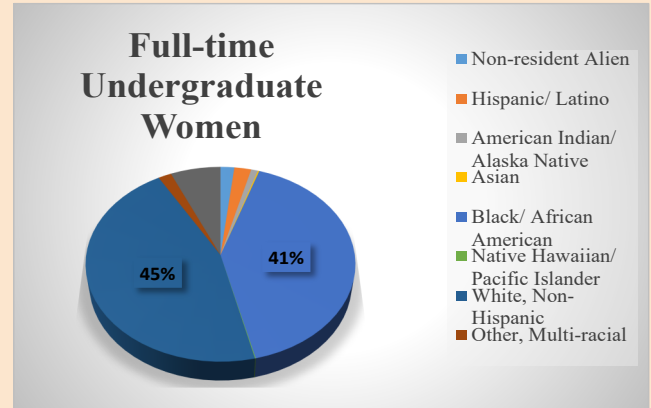

Fall 2020 Student Body Demographics

Males	1446	25%	Females	4288	75%
-------	------	------------	---------	------	------------

Men				
Race by Status	Undergraduate Full-time	Undergraduate Part-time	Graduate Full-time	Graduate Part-time
Non-resident Alien	22	15	8	4
Hispanic/ Latino	14	1	6	2
American Indian/ Alaska Native	9	1	7	1
Asian	4	0	1	0
Black/ African American	219	77	180	22
Native Hawaiian/ Pacific Islander	1	0	0	0
White, Non-Hispanic	241	88	298	54
Other, Multi-racial	18	2	13	0
Race/ Ethnicity Unknown	33	22	78	5
Total Men	561	206	591	88

Women				
Race by Status	Undergraduate Full-time	Undergraduate Part-time	Graduate Full-time	Graduate Part-time
Non-resident Alien	22	9	12	1
Hispanic/ Latino	27	7	37	1
American Indian/ Alaska Native	11	1	30	0
Asian	2	0	3	0
Black/ African American	499	121	908	43
Native Hawaiian/ Pacific Islander	1	0	0	1
White, Non-Hispanic	552	104	1317	115
Other, Multi-racial	21	4	40	4
Race/ Ethnicity Unknown	80	20	281	14
Total Women	1215	266	2628	179