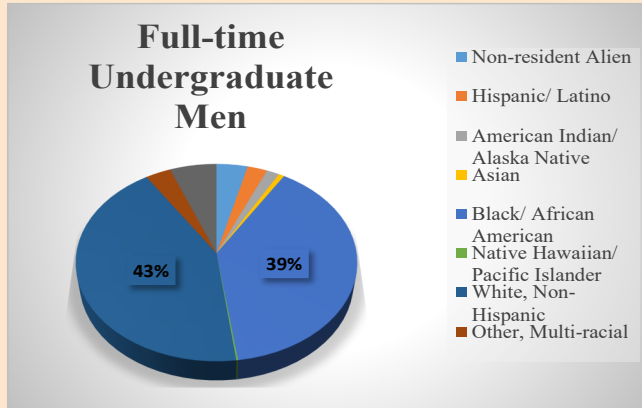

Fall 2020 Student Body Demographics

Males	1446	25%	Females	4288	75%
-------	------	------------	---------	------	------------

Men				
Race by Status	Undergraduate Full-time	Undergraduate Part-time	Graduate Full-time	Graduate Part-time
Non-resident Alien	22	15	8	4
Hispanic/ Latino	14	1	6	2
American Indian/ Alaska Native	9	1	7	1
Asian	4	0	1	0
Black/ African American	219	77	180	22
Native Hawaiian/ Pacific Islander	1	0	0	0
White, Non-Hispanic	241	88	298	54
Other, Multi-racial	18	2	13	0
Race/ Ethnicity Unknown	33	22	78	5
Total Men	561	206	591	88

Women				
Race by Status	Undergraduate Full-time	Undergraduate Part-time	Graduate Full-time	Graduate Part-time
Non-resident Alien	22	9	12	1
Hispanic/ Latino	27	7	37	1
American Indian/ Alaska Native	11	1	30	0
Asian	2	0	3	0
Black/ African American	499	121	908	43
Native Hawaiian/ Pacific Islander	1	0	0	1
White, Non-Hispanic	552	104	1317	115
Other, Multi-racial	21	4	40	4
Race/ Ethnicity Unknown	80	20	281	14
Total Women	1215	266	2628	179