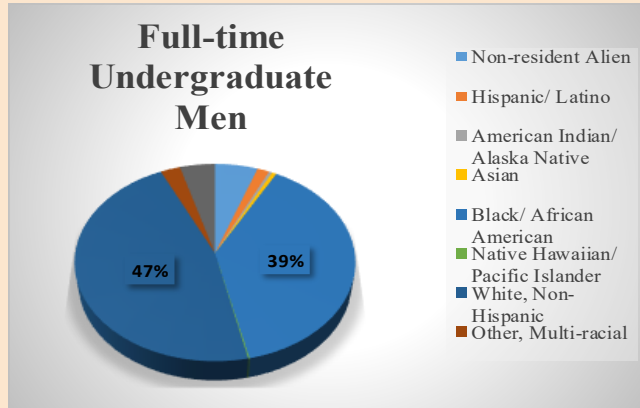

Fall 2019 Student Body Demographics

Males	1546	27%	Females	4107	73%
-------	------	------------	---------	------	------------

Men				
Race by Status	Undergraduate Full-time	Undergraduate Part-time	Graduate Full-time	Graduate Part-time
Non-resident Alien	39	9	9	4
Hispanic/ Latino	11	4	7	1
American Indian/ Alaska Native	3	1	4	0
Asian	4	0	1	1
Black/ African American	278	62	179	13
Native Hawaiian/ Pacific Islander	1	0	2	0
White, Non-Hispanic	336	66	358	24
Other, Multi-racial	18	3	10	0
Race/ Ethnicity Unknown	32	15	45	6
Total Men	722	160	615	49

Women				
Race by Status	Undergraduate Full-time	Undergraduate Part-time	Graduate Full-time	Graduate Part-time
Non-resident Alien	39	3	13	3
Hispanic/ Latino	17	3	30	2
American Indian/ Alaska Native	6	1	26	0
Asian	2	1	5	0
Black/ African American	491	82	925	22
Native Hawaiian/ Pacific Islander	0	0	3	0
White, Non-Hispanic	526	86	1397	50
Other, Multi-racial	28	2	37	2
Race/ Ethnicity Unknown	52	18	231	4
Total Women	1161	196	2667	83