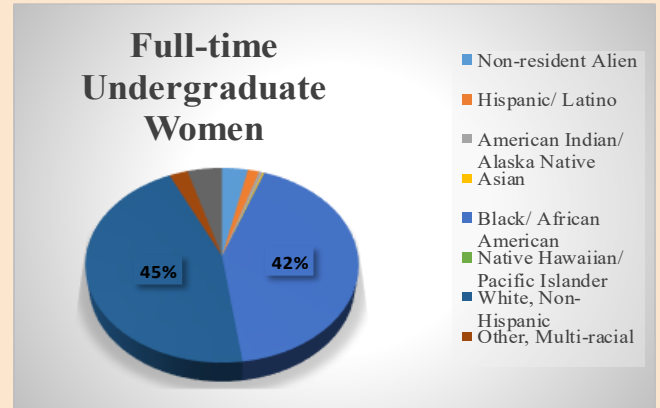

Fall 2019 Student Body Demographics

Males	1546	27%	Females	4107	73%
-------	------	------------	---------	------	------------

Men				
Race by Status	Undergraduate Full-time	Undergraduate Part-time	Graduate Full-time	Graduate Part-time
Non-resident Alien	39	9	9	4
Hispanic/ Latino	11	4	7	1
American Indian/ Alaska Native	3	1	4	0
Asian	4	0	1	1
Black/ African American	278	62	179	13
Native Hawaiian/ Pacific Islander	1	0	2	0
White, Non-Hispanic	336	66	358	24
Other, Multi-racial	18	3	10	0
Race/ Ethnicity Unknown	32	15	45	6
Total Men	722	160	615	49

Women				
Race by Status	Undergraduate Full-time	Undergraduate Part-time	Graduate Full-time	Graduate Part-time
Non-resident Alien	39	3	13	3
Hispanic/ Latino	17	3	30	2
American Indian/ Alaska Native	6	1	26	0
Asian	2	1	5	0
Black/ African American	491	82	925	22
Native Hawaiian/ Pacific Islander	0	0	3	0
White, Non-Hispanic	526	86	1397	50
Other, Multi-racial	28	2	37	2
Race/ Ethnicity Unknown	52	18	231	4
Total Women	1161	196	2667	83