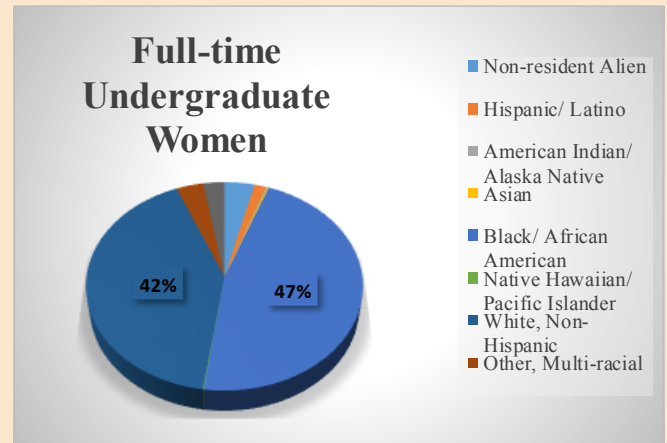

# Fall 2017 Student Body Demographics

Males	1430	31%	Females	3216	69%
-------	------	-----	---------	------	-----

Men				
Race by Status	Undergraduate Full-time	Undergraduate Part-time	Graduate Full-time	Graduate Part-time
Non-resident Alien	57	3	9	2
Hispanic/ Latino	24	0	4	1
American Indian/ Alaska Native	4	0	3	0
Asian	2	0	0	0
Black/ African American	316	61	141	12
Native Hawaiian/ Pacific Islander	0	0	0	0
White, Non-Hispanic	354	60	259	26
Other, Multi-racial	19	6	6	0
Race/ Ethnicity Unknown	30	6	20	5
<b>Total Men</b>	<b>806</b>	<b>136</b>	<b>442</b>	<b>46</b>

Women				
Race by Status	Undergraduate Full-time	Undergraduate Part-time	Graduate Full-time	Graduate Part-time
Non-resident Alien	40	3	16	10
Hispanic/ Latino	15	0	14	0
American Indian/ Alaska Native	2	0	15	0
Asian	2	0	2	0
Black/ African American	482	74	653	34
Native Hawaiian/ Pacific Islander	1	0	1	0
White, Non-Hispanic	431	49	1131	50
Other, Multi-racial	36	1	25	0
Race/ Ethnicity Unknown	28	5	93	3
<b>Total Women</b>	<b>1037</b>	<b>132</b>	<b>1950</b>	<b>97</b>