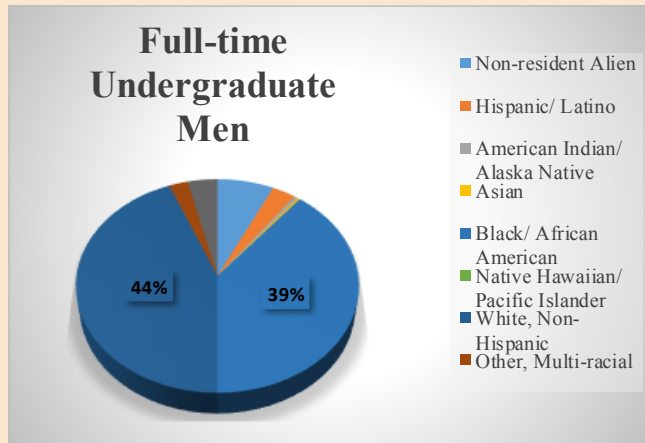

# Fall 2017 Student Body Demographics

Males	1430	31%	Females	3216	69%
-------	------	-----	---------	------	-----

Men				
Race by Status	Undergraduate Full-time	Undergraduate Part-time	Graduate Full-time	Graduate Part-time
Non-resident Alien	57	3	9	2
Hispanic/ Latino	24	0	4	1
American Indian/ Alaska Native	4	0	3	0
Asian	2	0	0	0
Black/ African American	316	61	141	12
Native Hawaiian/ Pacific Islander	0	0	0	0
White, Non-Hispanic	354	60	259	26
Other, Multi-racial	19	6	6	0
Race/ Ethnicity Unknown	30	6	20	5
<b>Total Men</b>	<b>806</b>	<b>136</b>	<b>442</b>	<b>46</b>

Women				
Race by Status	Undergraduate Full-time	Undergraduate Part-time	Graduate Full-time	Graduate Part-time
Non-resident Alien	40	3	16	10
Hispanic/ Latino	15	0	14	0
American Indian/ Alaska Native	2	0	15	0
Asian	2	0	2	0
Black/ African American	482	74	653	34
Native Hawaiian/ Pacific Islander	1	0	1	0
White, Non-Hispanic	431	49	1131	50
Other, Multi-racial	36	1	25	0
Race/ Ethnicity Unknown	28	5	93	3
<b>Total Women</b>	<b>1037</b>	<b>132</b>	<b>1950</b>	<b>97</b>